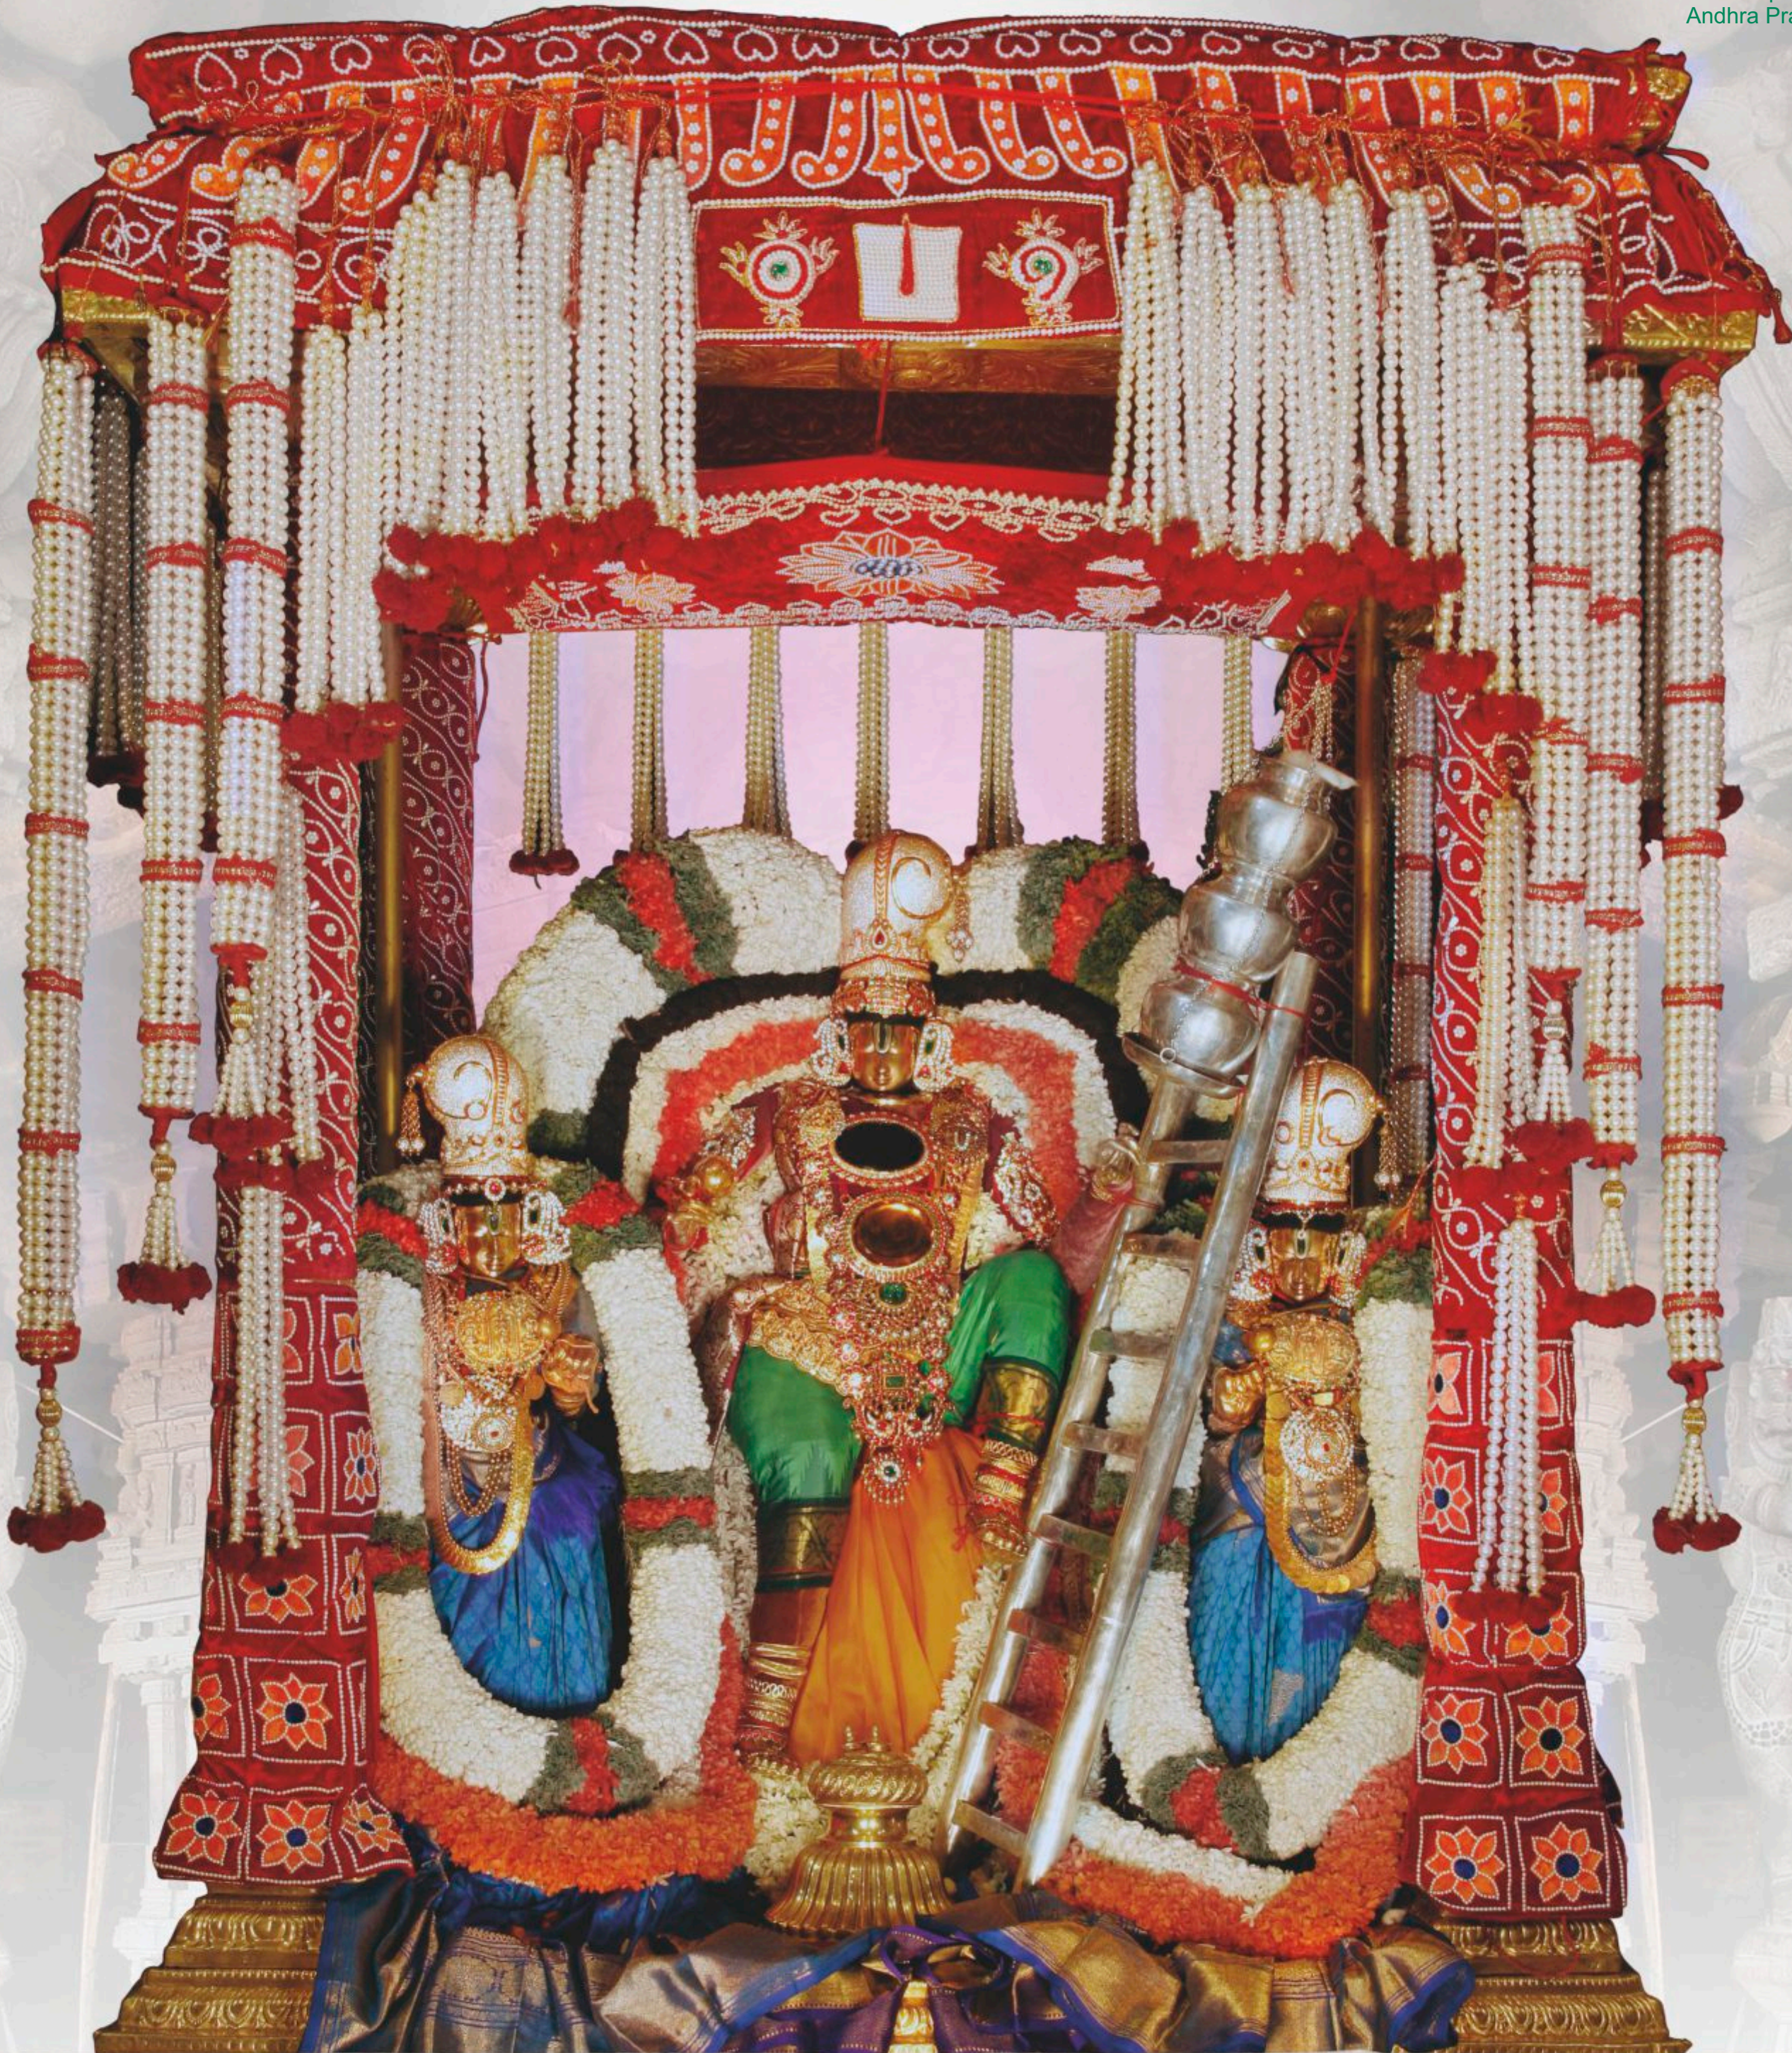

Tirumala Tirupati Devasthanams
Tirupati
Andhra Pradesh

Srivari Muthyapandiri Vahanaseva, Tirumala

May 2017

1	2	3	4	5	6	7	8	9	10	11	12	13	14	15	16	17
Mon	Tue	Wed	Thu	Fri	Sat	Sun	Mon	Tue	Wed	Thu	Fri	Sat	Sun	Mon	Tue	Wed
			18	19	20	21	22	23	24	25	26	27	28	29	30	31

Important Days : 1 May Day, Ramanuja Jayanthi, 2 Punarvasu, 6 Ekadasi, 9 Sri PAT Vasantotsavam Begins, Tirupati Gangajataru Begins, 10 OPumima, 11 Annamacharya Jayanthi, Sri PAT Vasantotsavam Ends, 16 Tirupati Gangajataru Ends 17 Sraavanam, 21 Hanumajayanthi, 22 Ekadasi, 25 ●Amavasya, *Krittika, 26 Rohini, 29 Punarvasu, 31 Sri G.T. Brahmotsavam Begins

All Photographs are Copyright protected property of Tirumala Tirupati Devasthanams, Tirupati, A.P.