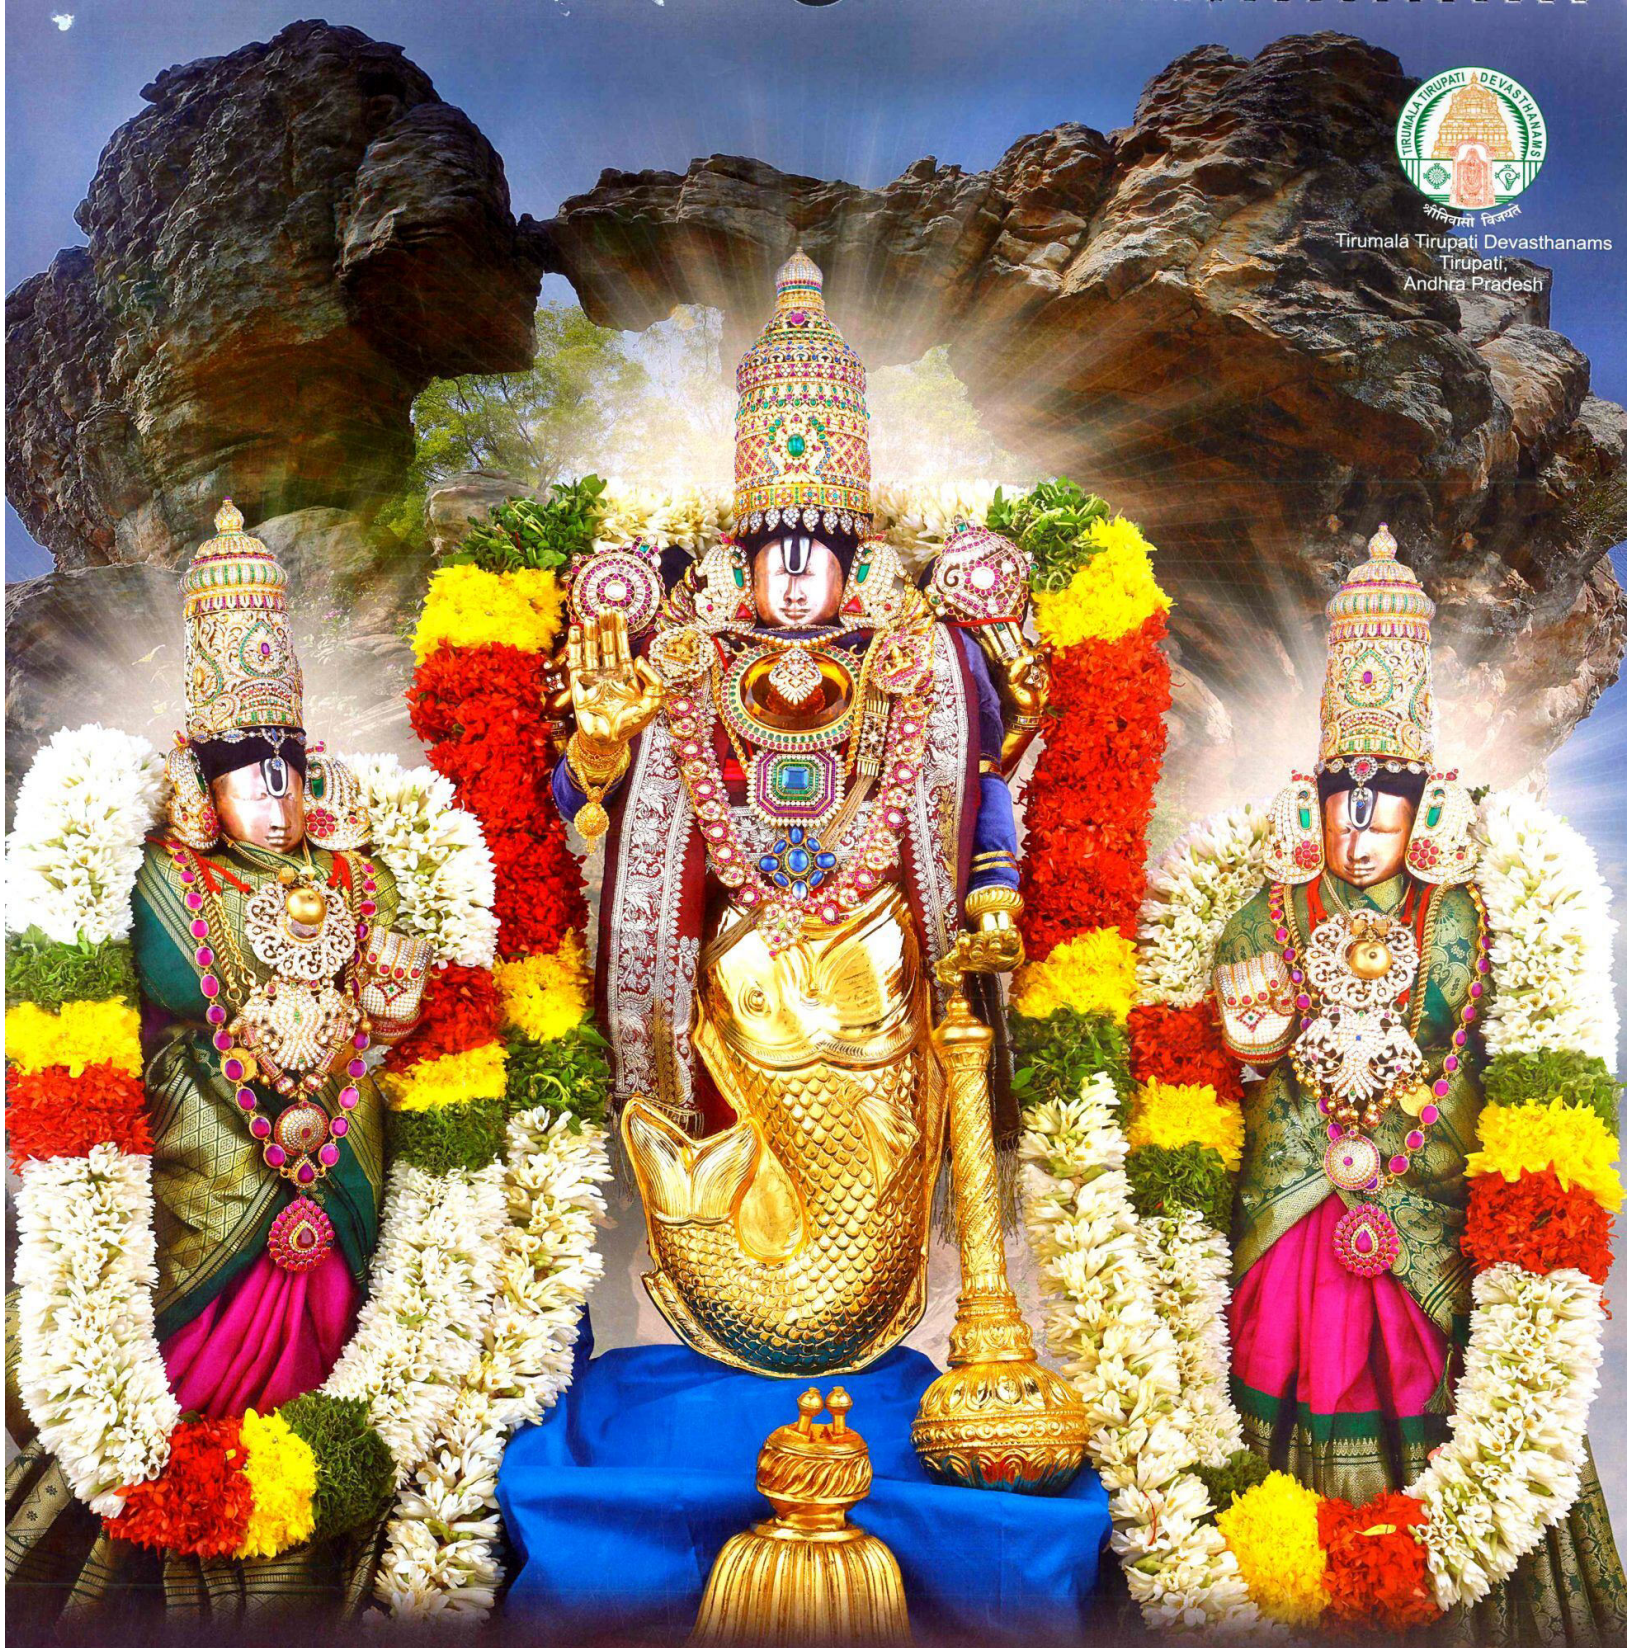

Tirumala Tirupati Devasthanams
Tirupati,
Andhra Pradesh

December 2022

Backdrop: Shila Thoranam in Tirumala Valley

Sri Malayappa Swamy Varu with His consorts Sridevi and Bhudevi, Tirumala

1	2	3	4	5	6	7	8	9	10	11	12	13	14	15	16	17
Thu	Fri	Sat	Sun	Mon	Tue	Wed	Thu	Fri	Sat	Sun	Mon	Tue	Wed	Thu	Fri	Sat
			18	19	20	21	22	23	24	25	26	27	28	29	30	31

Important Days: 4 Gita Jayanthi, Ekadasi, 5 Chakrateertha Mukkoti, 6 Tirupati Sri KT Krittika Deepotsavam, 7 Tirumala Sri TT Karteeka Deepotsavam, Krittika, Sri Datta Jayanthi, 8 OPurnima, Tirupati Sri KT Mukkoti, Rohini, 11 Punarvasu, 16 Dhanurmasam Begins 6-12 p.m., 19 Ekadasi, 22 Tirumala Sri TT Adhyayanotsavam Begins, Masasivaratri, 23 Amavasya, 26 Sravanam