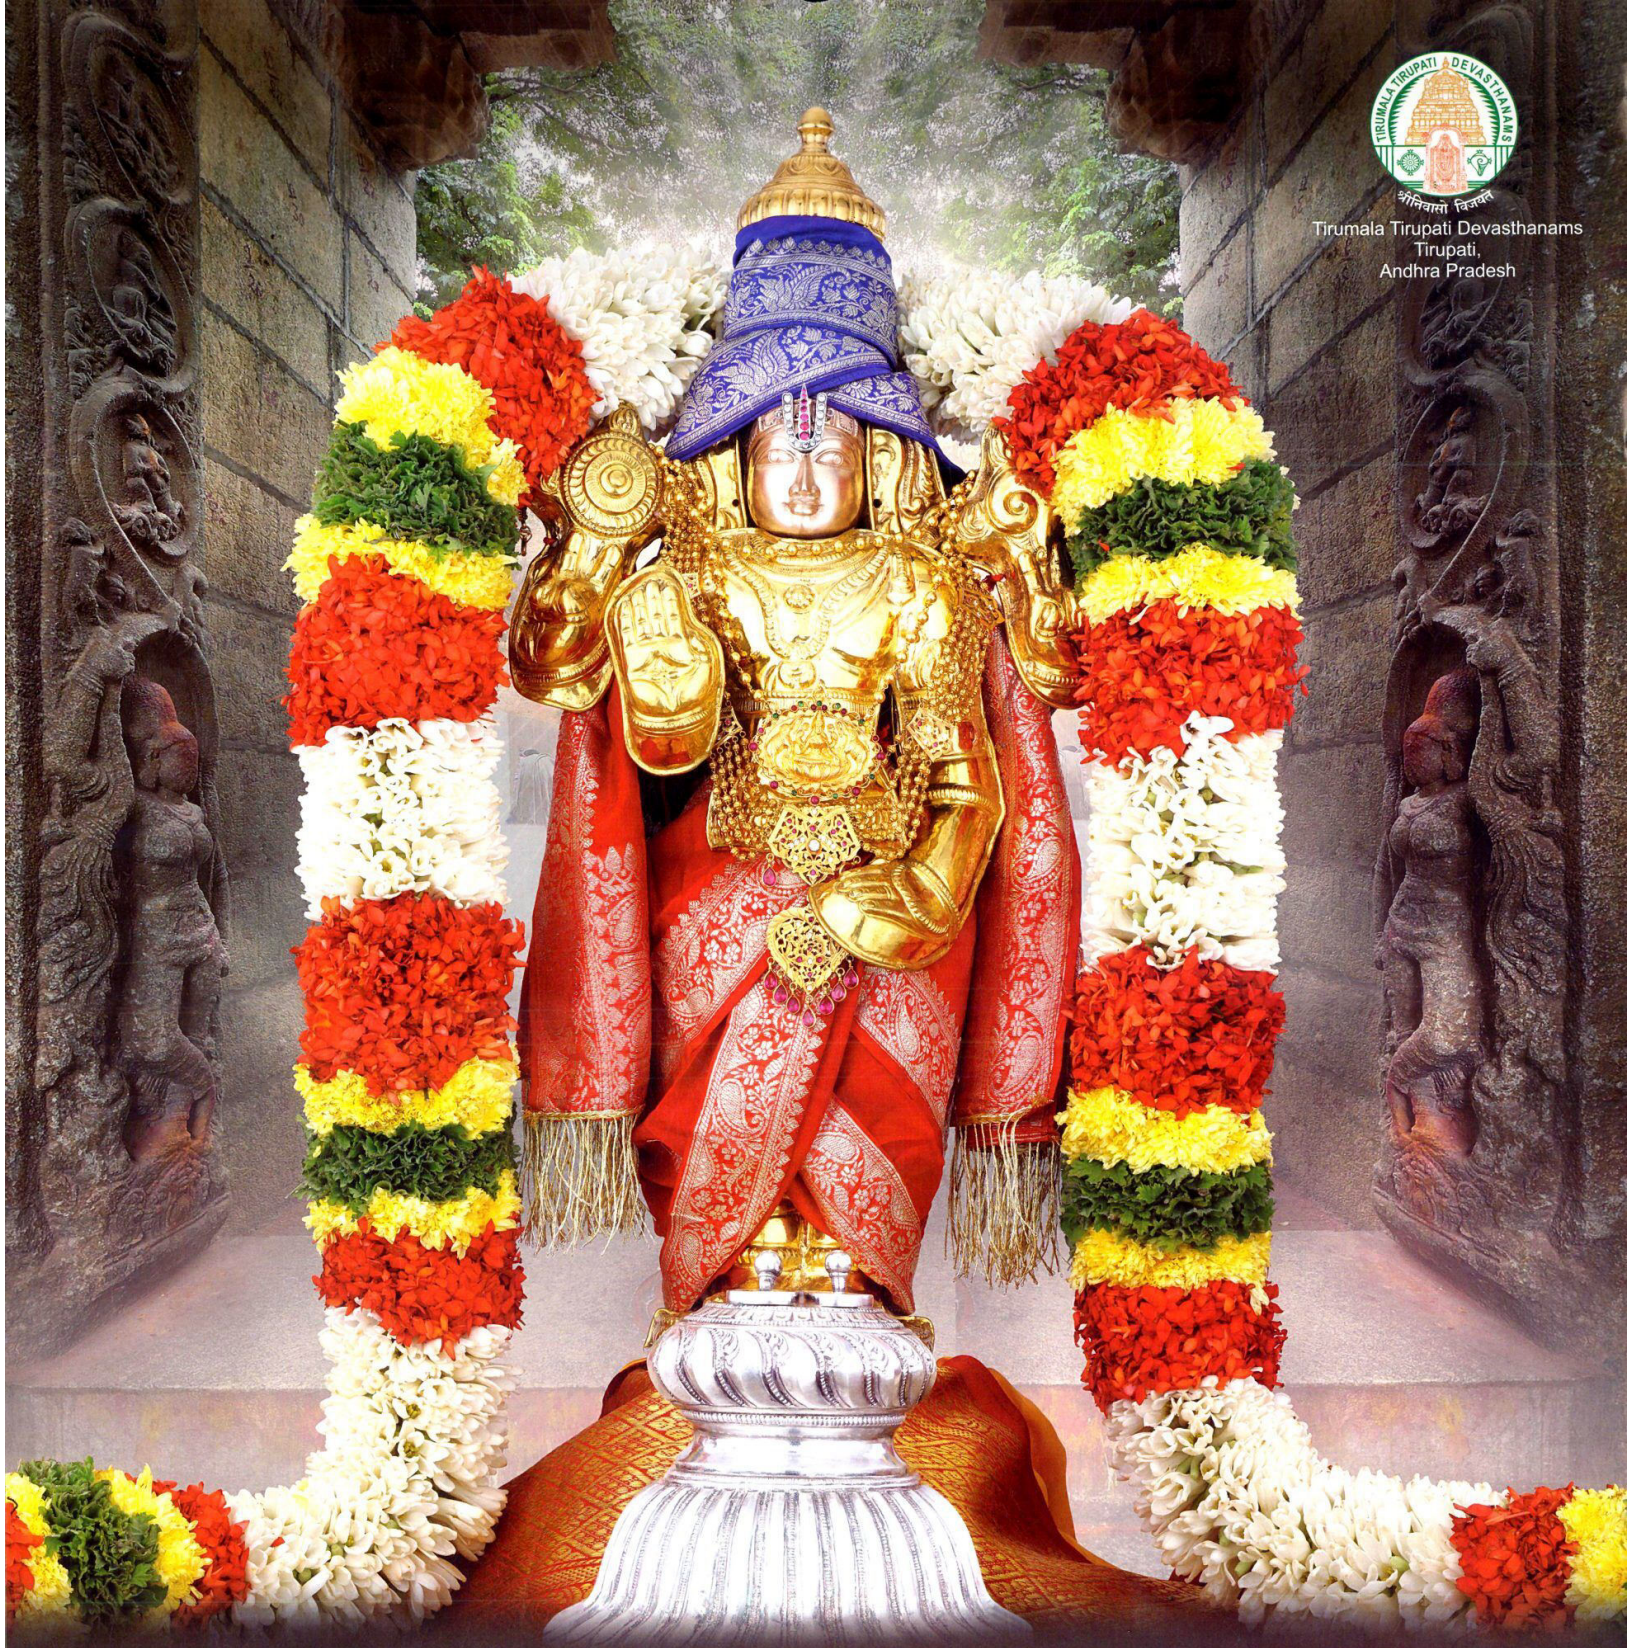

Tirumala Tirupati Devasthanams
Tirupati,
Andhra Pradesh

July 2022

Backdrop: Rajagopura Mahadwaram on Pedestrian Trail to Tirumala

Sri Prasanna Venkateswara Swamivaru, Appalayagunta

1	2	3	4	5	6	7	8	9	10	11	12	13	14	15	16	17
Fri	Sat	Sun	Mon	Tue	Wed	Thu	Fri	Sat	Sun	Mon	Tue	Wed	Thu	Fri	Sat	Sun
			18	19	20	21	22	23	24	25	26	27	28	29	30	31

Important Days: 3 Srinivasa Mangapuram Sri KVS Sakshatara Vaibhavotsavam Begins, 5 Tirupati Sri Govindarajaswamy Pushpa Yagam, Srinivasa Mangapuram Sri KVS Sakshatara Vaibhavotsavam Ends, 9 Tirupati Sri G.T. Jyestabhishekam Begins, Tirupati Sri K.T. Pavitrotsavam Begins, 10 Tholi Ekadasi, Chaturmasyam Begins, 11 Tirupati Sri Govindarajaswamy Jyestabhishekam Ends, 12 Tirupati Sri Kapileswaraswamy Pavitrotsavam Ends, 13 OGuru Purnima, Vyasa Purnima, 15 Sravanam, Appalayagunta Sri PVS Pushpayagam, 17 Anivara Asthanam, Dakshinayanam Begins, Tirumala Sri T.T. Pushpa Pallaki, 23 Adi Krittika, Tirupati Sri KRT Pavitrotsavam Begins, 24 Ekadasi, Rohini, 26 Masasivaratri, Tirupati Sri KRT Pavitrotsavam Ends, 27 Punarvasu, 28 Amavasya