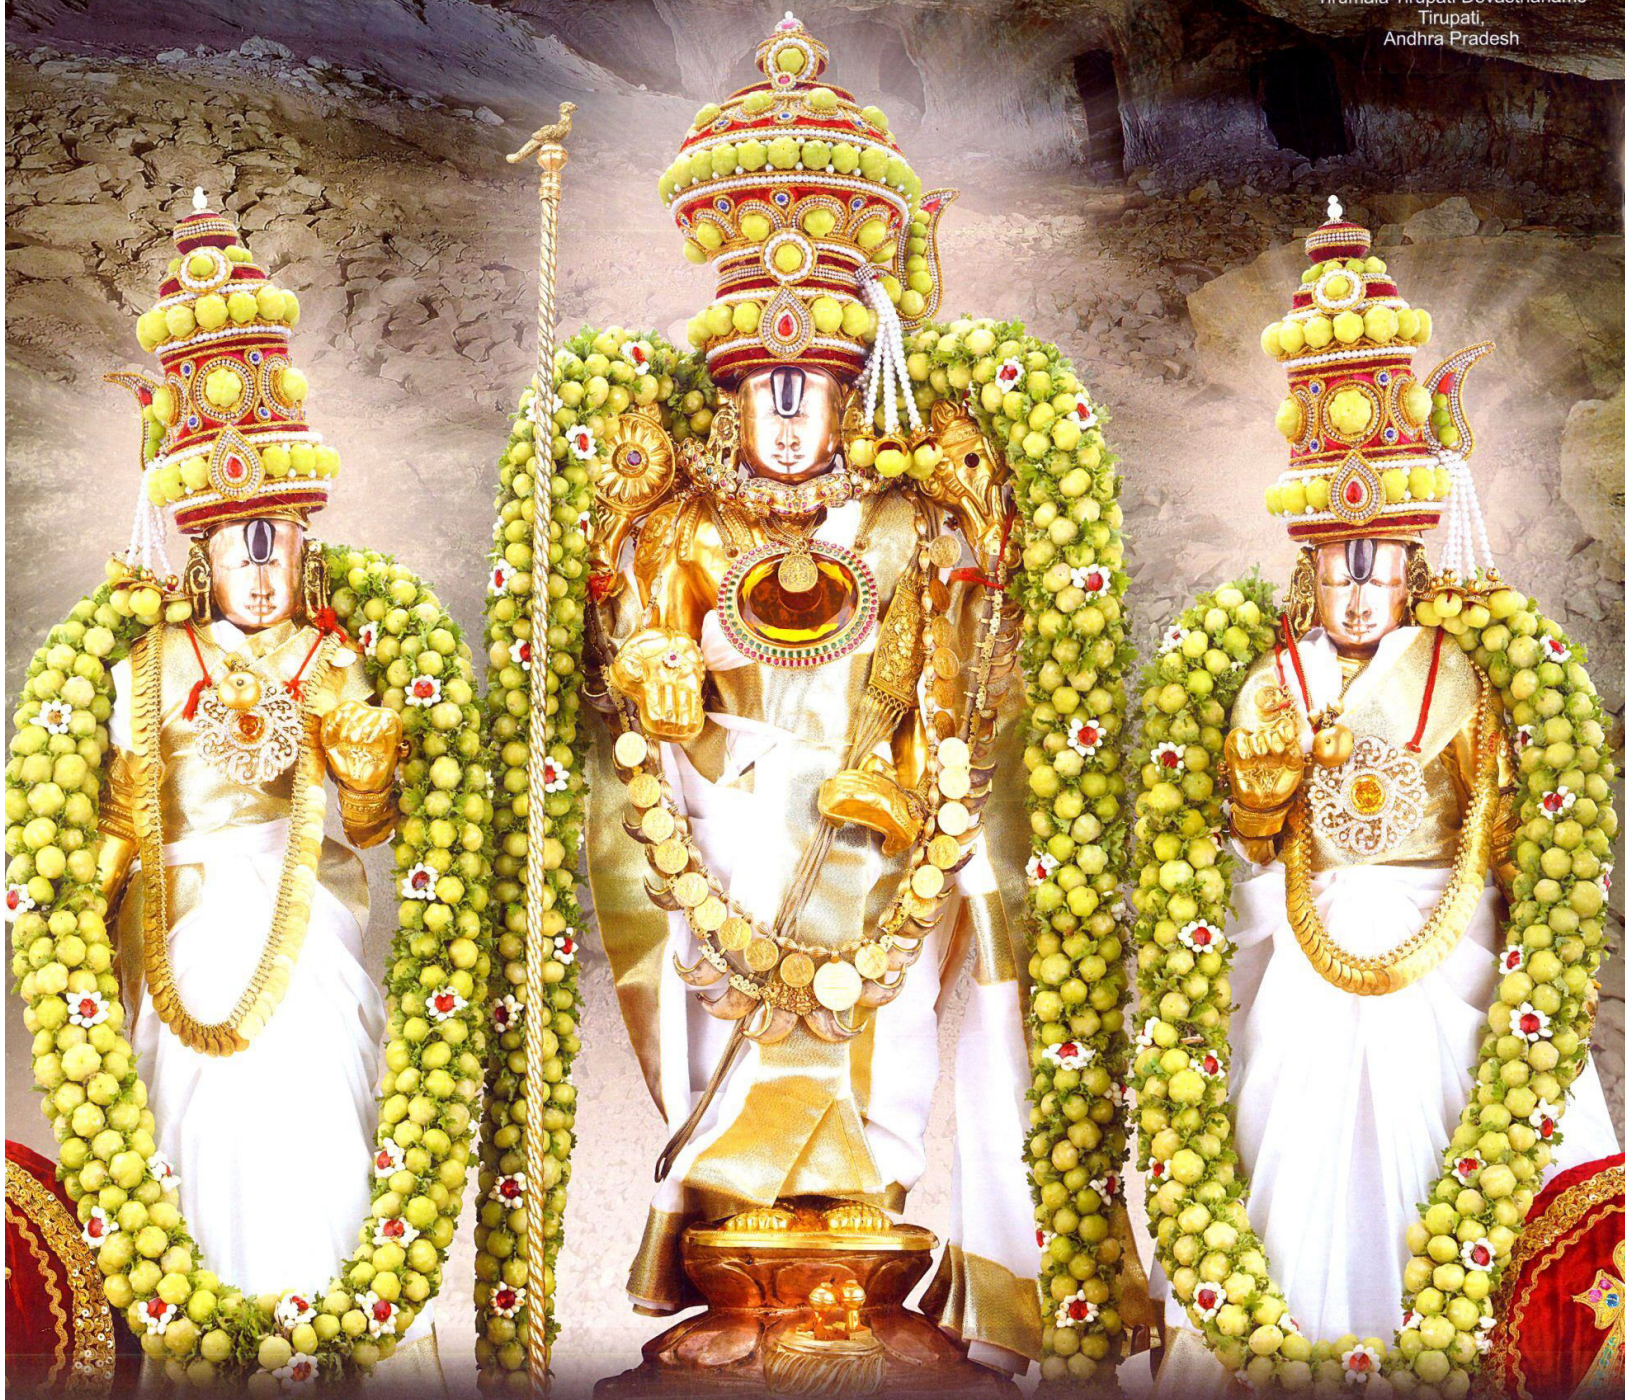

Tirumala Tirupati Devasthanams
Tirupati,
Andhra Pradesh

May 2022

Backdrop: Naamaala Gavi Teertham in Tirumala Valley

Sri Malayappa Swamy Varu with His consorts Sri Devi and Bhudevi, Tirumala

1	2	3	4	5	6	7	8	9	10	11	12	13	14	15	16	17
Sun	Mon	Tue	Wed	Thu	Fri	Sat	Sun	Mon	Tue	Wed	Thu	Fri	Sat	Sun	Mon	Tue
18	19	20	21	22	23	24	25	26	27	28	29	30	31			

Important Days: 1 May Day, 2 Krittika, 3 Rohini, Parasurama Jayanthi, Akshaya Tritheeya, 5 Sri Ramanuja Jayanthi, 6 Sri Sankara Jayanthi, 7 Punarvasu, Tirupati Sri KRT Pushpayagam, 10 Tirupati Gangajatarata Begins, Tirumala Sri TT Padmavathi Srinivasulu Parinayam Begins, 11 Kartari Begins, 12 Ekadasi, Tirumala Sri TT Padmavathi Srinivasulu Parinayam Ends, 13 Hrishikesh, Narayanavanam Sri KVS Brah. Begins, 14 Nrusimha Jayanthi, Tiruchanoor Sri PAT Vasantotsavam Begins, 15 Sri Koorma Jayanthi, Sri Tarigonda Vengamamba Jayanthi, 16 Annamacharya Jayanthi, OPurnima, Tirupati Sri KT Patra Pushpayagam, 17 Tirupati Gangajatarata Ends, Tiruchanoor Sri PAT Vasantotsavam Ends, 19 Srinivasa Mangapuram Sri KVS Vasantotsavam Begins, 21 Hrishikesh, Narayanavanam Sri KVS Brah. Ends, Sravanam, Nagulapuram Sri VNS Pushpayagam, Srinivasa Mangapuram Sri KVS Vasantotsavam Ends, 23 Karvetinagaram Sri VGS Brah. Begins, 25 Hanumajjayanthi, 26 Ekadasi, Mahee Jayanthi, 28 Masasivaratri, 29 Krittika, Kartari Ends, 30 Karvetinagaram Sri VGS Rathotsavam, Amavasya, 31 Rohini, Karvetinagaram Sri VGS Brahmotsavam Ends.